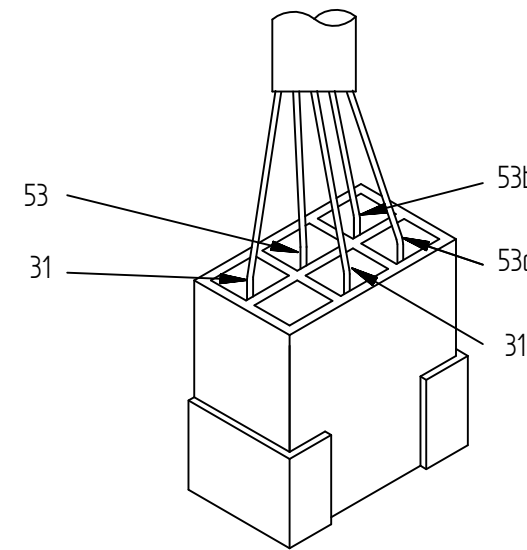

REVISION HISTORY

REV	DESCRIPTION	DATE	APPROVED
A	Added new colors	11-10-2013	H. Ouadi
B	Added new colors	26-09-2014	B. Bezemer

NEW MODEL		OLD MODEL		Pin
OPTION 1	OPTION 2	30Nm	50Nm	53b (High Speed)
Red	Grey	Red	Red	53 (Low Speed)
Green	Blue	Green	Green	31 (0V)
Brown	Black	Blue	Brown	53a (24VDC)
Yellow	Black/Blue	Black	Blue	31b (Park)
Blue	Blue/white	Brown	Black	

MULTI SPEED CONTROL SWITCH

- White -high speed
- Yellow -low speed
- Black -earth connection and negative ships supply
- Red -self park and positive dc ships supply
- Bleu -self park reversal feed
- Brown -washer pump