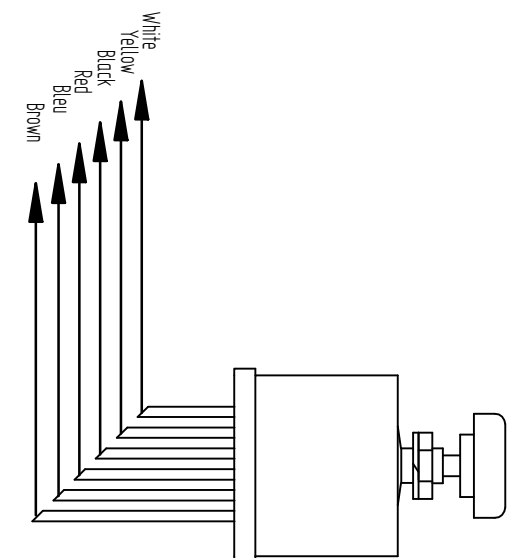

REVISION HISTORY

REV	DESCRIPTION	DATE	APPROVED
A	Added new colors	11-10-2013	H. Ouadi
B	Added new colors	26-09-2014	B. Bezemer

NEW MODEL		OLD MODEL		Pin
OPTION 1	OPTION 2	30Nm	50Nm	53b (High Speed)
Red	Grey	Red	Red	53 (Low Speed)
Green	Blue	Green	Green	31 (0V)
Brown	Black	Blue	Brown	53a (24VDC)
Yellow	Black/Blue	Black	Blue	31b (Park)
Blue	Blue/white	Brown	Black	

MULTI SPEED CONTROL SWITCH

- White -high speed
- Yellow -low speed
- Black -earth connection and negative ships supply
- Red -self park and positive dc ships supply
- Bleu -self park reversal feed
- Brown -washer pump