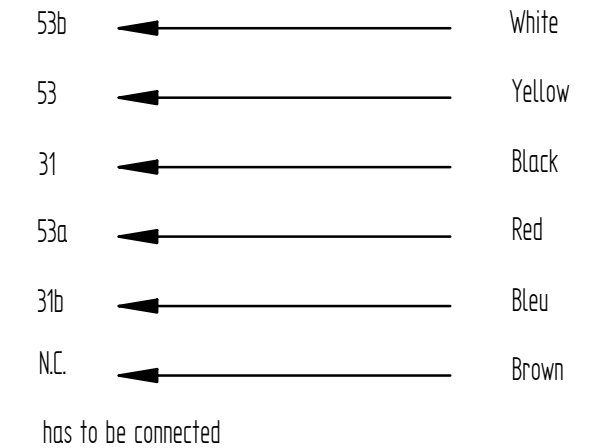

REVISION HISTORY

REV	DESCRIPTION	DATE	APPROVED
A	Added new colors	11-10-2013	H. Ouadi
B	Added new colors	26-09-2014	B. Bezemer

NEW MODEL		OLD MODEL		Pin
OPTION 1	OPTION 2	30Nm	50Nm	53b (High Speed)
Red	Grey	Red	Red	53 (Low Speed)
Green	Blue	Green	Green	31 (0V)
Brown	Black	Blue	Brown	53a (24VDC)
Yellow	Black/Blue	Black	Blue	31b (Park)
Blue	Blue/white	Brown	Black	

MULTI SPEED CONTROL SWITCH

- White -high speed
- Yellow -low speed
- Black -earth connection and negative ships supply
- Red -self park and positive dc ships supply
- Bleu -self park reversal feed
- Brown -washer pump