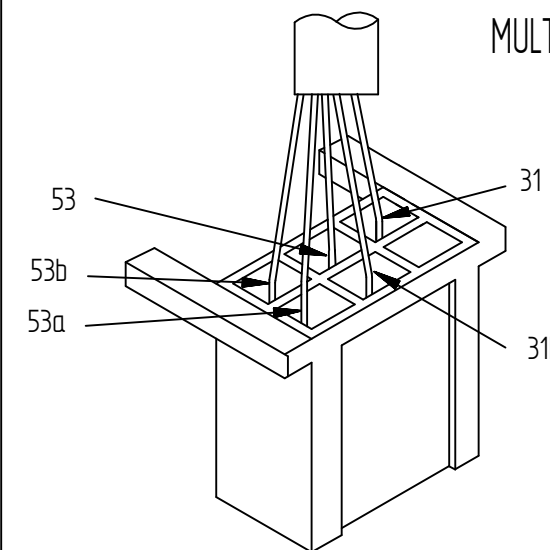

MULTI SPEED CONTROL SWITCH

- White -high speed
- Yellow -low speed
- Black -earth connection and negative ships supply
- Red -self park and positive dc ships supply
- Bleu -self park reversal feed
- Brown -washer pump