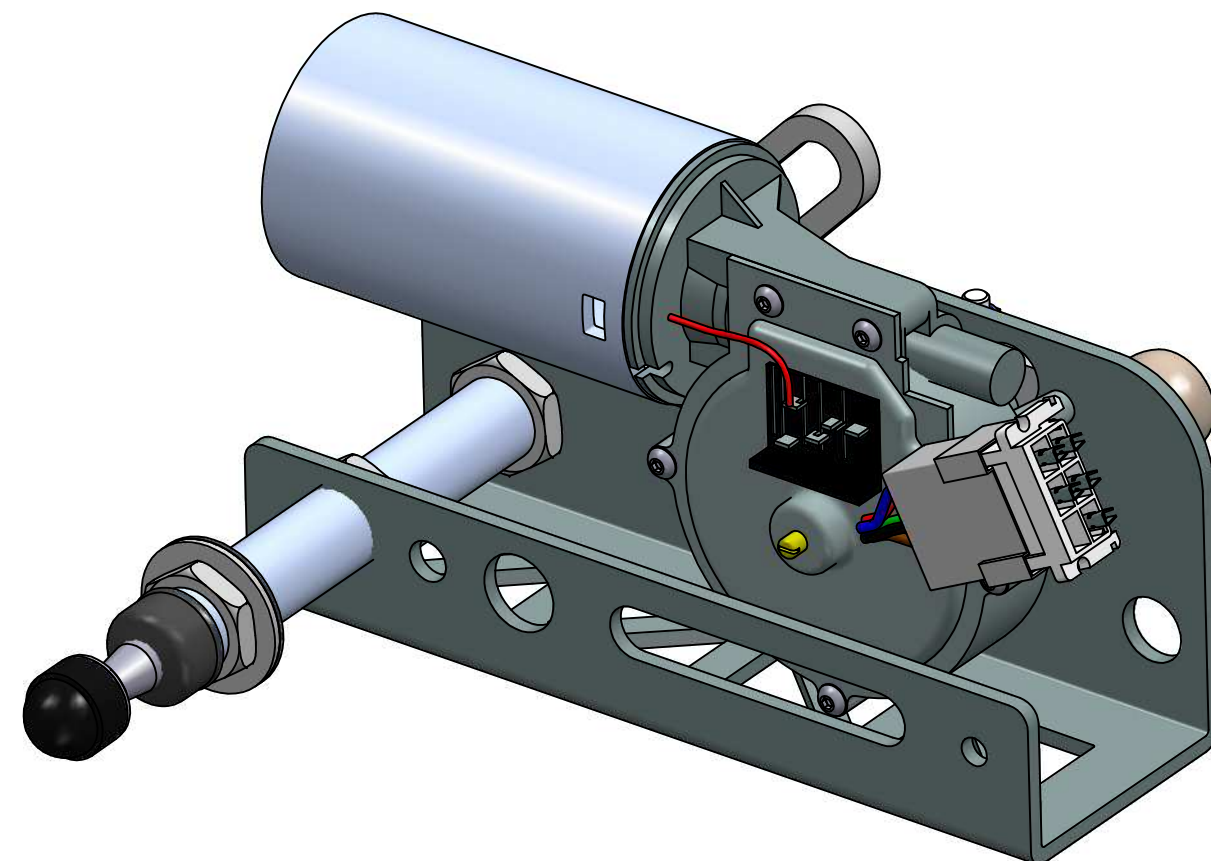

REVISION HISTORY

REV	DESCRIPTION	DATE	APPROVED
A	Added new colors	11-10-2013	H. Ouadi
B	Added new colors	26-09-2014	B. Bezemer

NEW MODEL		OLD MODEL		Pin
OPTION 1	OPTION 2	30Nm	50Nm	53b (High Speed)
Red	Grey	Red	Red	53 (Low Speed)
Green	Blue	Green	Green	31 (0V)
Brown	Black	Blue	Brown	53a (24VDC)
Yellow	Black/Blue	Black	Blue	31b (Park)
Blue	Blue/white	Brown	Black	

MULTI SPEED CONTROL SWITCH

- White -high speed
- Yellow -low speed
- Black -earth connection and negative ships supply
- Red -self park and positive dc ships supply
- Bleu -self park reversal feed
- Brown -washer pump

	NAME	DATE		
DRAWN	E. Mourik	16-12-2014		
CHECKED	H. Ouadi	16-12-2014		
ENG APPR				
MGR APPR			Project: Wire Connection	
Observator Vision 3316 BZ Dordrecht The Netherlands Email: vision@observator.com www.observator.com			SIZE A3 DWG NO WIMOAANSLUITING-1 FILE NAME: WIMOAANSLUITING-1.dft	REV B
			SCALE:	WEIGHT: