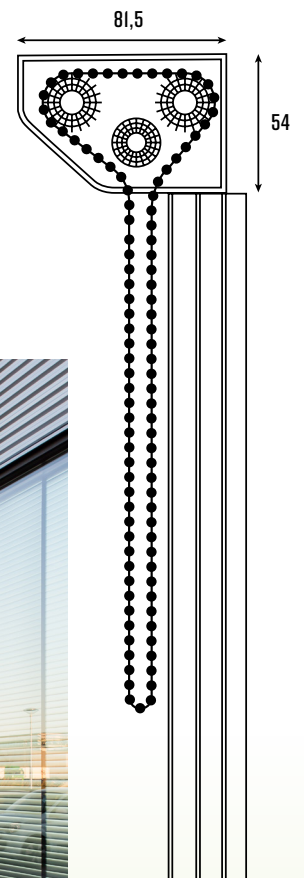

ADVANCED DAYLIGHT
FILTERING SYSTEMS

CLIMAT
SCREEN

Optimize your energy savings, health, privacy and comfort

Climat Screen Twin

Climat Screen Twin consists of two layers: a screen and a dim-out roller blind or a dim-out foil. Screen and curtain/foil both sit inside the same cassette, but can be operated separately.

Type and colours

All types are available in eight types of foils.

- bronze-silver (2R and 10R)
- grey-silver (2R and 10R, also in B1-quality)
- silver-silver (2R and 10R)
- white-silver (OR)
- black-silver (OR)

Cassettes

The cassettes are available in any desired RAL colour

Climat Screen Twin

Stabilization

By applying horizontal folds in the foil, it achieves a higher stiffness. The subtle folds ensure stabilization and a beautiful, calm looking pattern. The foil is also equipped with a special hammering finish (prisms). The folds can be applied in the following dimensions:

- 25 mm
- 40 mm
- 60 mm

Dimensions

A cassette of only 81,5 x 54 mm with a roll-up capacity of 2200 mm.

The Twin System is the best of both worlds: it is cost efficient and it brings more ambiance

double channel