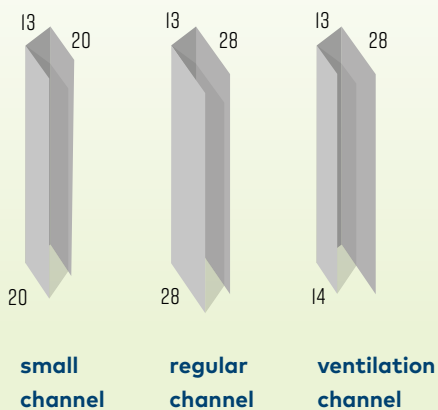

Type and colours

All types are available in eight types of foils.

- bronze-silver (2R and 10R)
- grey-silver (2R and 10R, also in B1-quality)
- silver-silver (2R and 10R)
- white-silver (OR)
- black-silver (OR)

By applying horizontal folds in the foil, it achieves a higher stiffness. The subtle folds ensure stabilization and a beautiful, calm-looking pattern. The foil is also equipped with a special hammering finish (prisms). The folds can be applied in the following dimensions:

- 25 mm
- 40 mm
- 60 mm

Dimensions

A cassette of only 33 x 33 mm with a roll-up capacity of 2000 mm.

Screwless wall fixing possible with Climat Screen systems

small channel

regular channel

ventilation channel