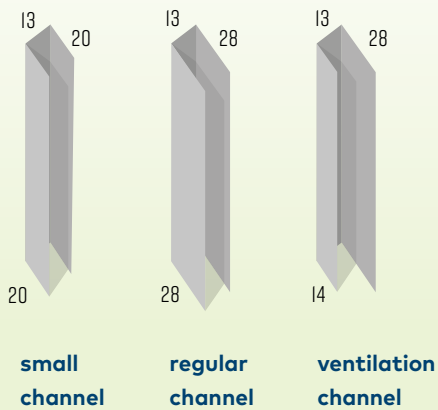

Type and colours

All types are available in eight types of foils.

- bronze-silver (2R and 10R)
- grey-silver (2R and 10R, also in B1-quality)
- silver-silver (2R and 10R)
- white-silver (OR)
- black-silver (OR)

Cassettes

The cassettes are available in:

- 'Technical silver' anodised or enamelled in RAL 9001 or 9003 (standard option)
- In any desired RAL colour (surcharge)

Climat Screen Compact

Stabilization

By applying horizontal folds in the foil, it achieves a higher stiffness. The subtle folds ensure stabilization and a beautiful, calm looking pattern. The foil is also equipped with a special hammering finish (prisms). The folds can be applied in the following dimensions:

- 25 mm
- 40 mm
- 60 mm

Dimensions

A cassette of only 50 x 50 mm with a roll-up capacity of 3200 mm.

Climat Screen removes all possible annoying glare, reflections in screens

(sizes in millimeters)

Climat Screen is a product by