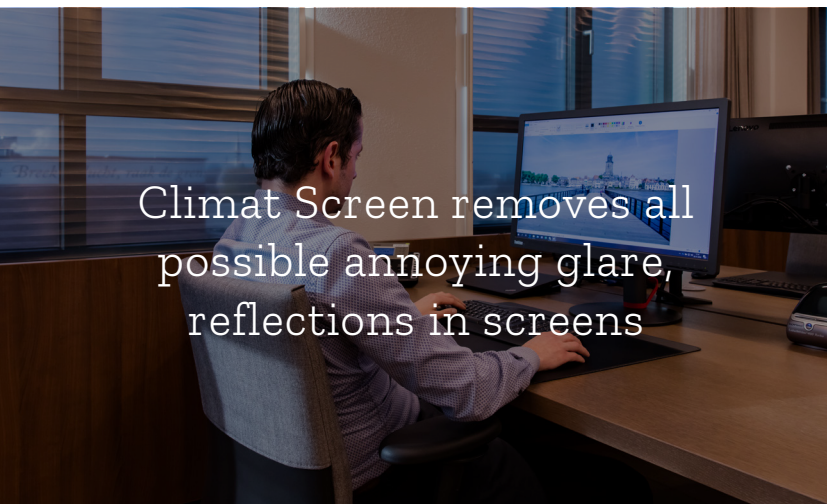

Climat Screen removes all possible annoying glare, reflections in screens