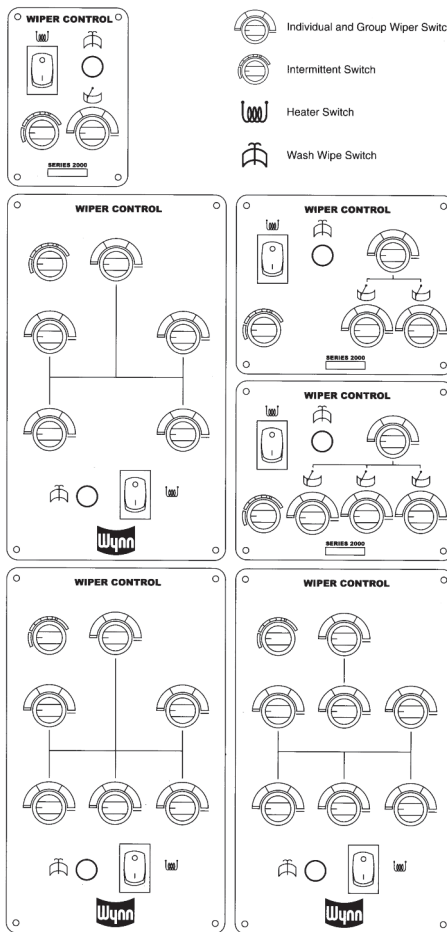

B Hepworth & Co Ltd

4 Merse Road,
North Moons Moat, Redditch
Worcestershire B98 9HL UK

T +44 (0)1527 61243

F +44 (0)1527 66836

E marine@b-hepworth.com