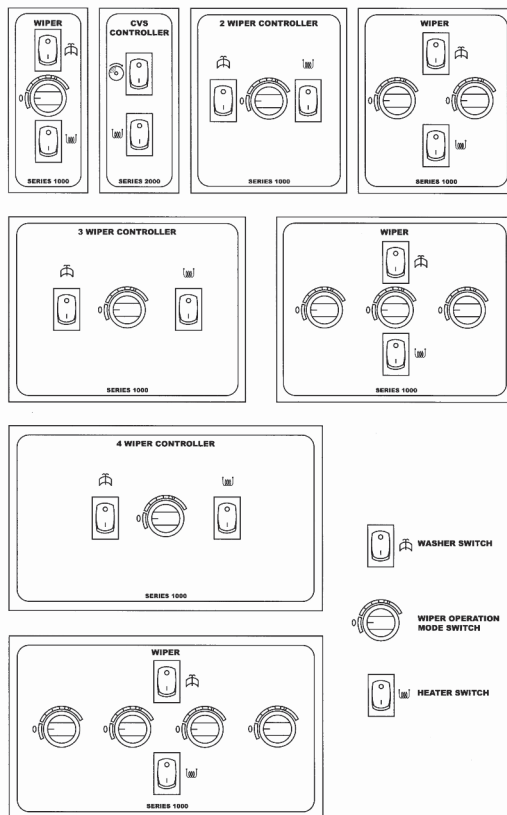

Multi way units can be supplied in two, three and four ways. Individual or group options allow for either separate control switches to operate each wiper independently, or a master group control switch for all wipers.

Series 1000 controllers have group wash and heater switches.

Additional cut-out plates are available in arrays of up to seven ways for installation options.

FOR USE WITH

- Wynn Type C and D straight line wipers
- Wynn Type C350 clear view screens
- Hepworth Type 70Nm pendulum/pantograph wiper

SPECIFICATIONS

	Cut-out size	Overall size	Weight
1 way	(W) 45mm x (H) 91mm x (D)152mm	(W) 48mm x (H) 96mm x (D)152mm	0.4 kgs
2 way	(W) 91mm x (H) 91mm x (D)152mm	(W) 96mm x (H) 96mm x (D)152mm	0.6 kgs
3 way	(W) 139mm x (H) 91mm x (D)152mm	(W) 144mm x (H) 96mm x (D)152mm	0.9 kgs
4 way	(W) 186mm x (H) 91mm x (D)152mm	(W) 192mm x (H) 96mm x (D)152mm	1.2 kgs